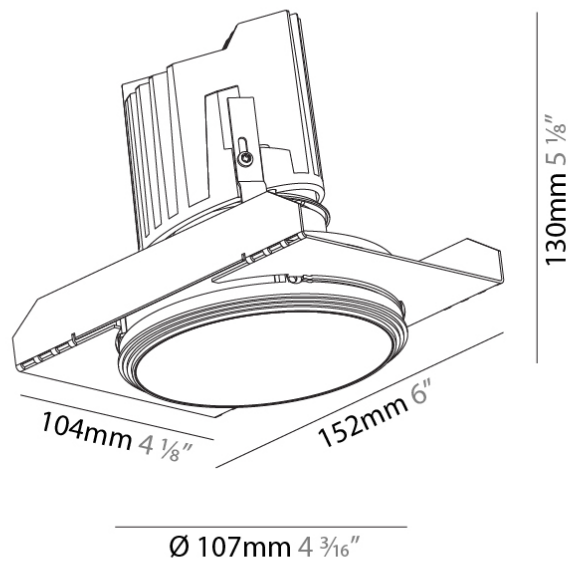

GENERAL

Series: Bioniq
 Subseries: Bioniq Round Deep
 Brand: Prolicht
 Division: Architectural
 Mounting Type: Trimless
 Mounting Location: Ceiling
 Subcategory: Downlight

PHYSICAL

Shape: Round
 Diameter (mm): 107
 Diameter (in): 4 3/16
 Height (mm): 130
 Height (in): 5 1/8
 Ceiling Thickness (mm): 10 / 12.5 / 15 / 25
 Ceiling Thickness (in): 3/8 or 1/2 or 9/16 or 1
 Min. Recessing Depth (mm): 150
 Min. Recessing Depth (in): 5 7/8
 Light Distribution: Downlight
 Weight (kg): 0.646
 Weight (lbs): 1.42
 Fixture Finish: SSR / BKV / CWI / CRY / HAB / UFT / ITA / RUA / FTG / MYG / LOD / PUS / FRO / FUP / KIA / POP / BLS / SPG / MEY / GOH / GUM / CHC / COM / ABZ / JAG / OBR / MOS / ROR
 Fixture Material: Aluminum Die Cast
 Cut-out Measurements: Ø 111mm / 4 3/8"
 Upon Request: Unique Ceiling Thickness

OPTICAL

Reflector°: 18 / 42 / 60
 Optic°: Lens Pack - No Lens / Linear Spread Lens / Honeycomb / Spread Lens
 Upon Request: Special Beam Angles

RATINGS AND CERTIFICATIONS

382, F 416-247-9319, www.zaneen.com
 Certified and Compliant for North American Standards at the end of the existing Model #. For assistance on 'custom' specifications, contact zteam@zaneen.com.
 In a constant effort to supply the best product, we reserve the right to change specifications or materials without notice. The most recent specification sheets are found at zaneen.com
 IP rating: IP20