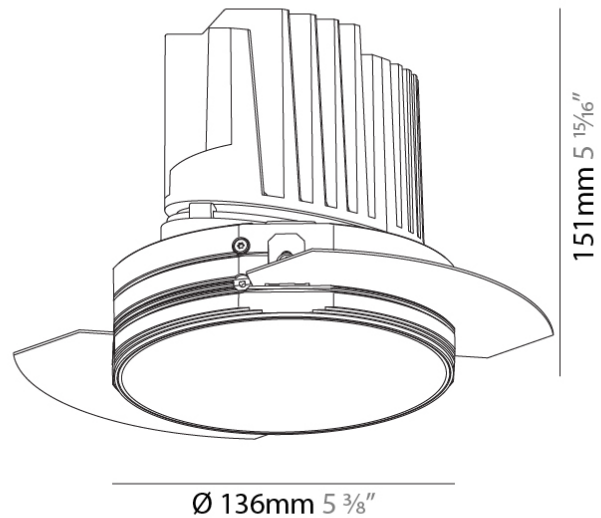

ELECTRICAL

Lamp Type: LED (Zhaga Standard)
Input Wattage (W): 13.2 / 16.5
Total Output Wattage (W): 12.1 / 14.7
Dimming: Tri-Mode (Non-Dimming and Phase Dimming (120Vac only) and 0-10V Dimming)
Driver Included: No
Driver Location: Recessed Housing
Driver Type: Constant Current - Universal
Driver Class: Class 2
Housing: See components
Input Voltage (V): 120 - 277
Constant Current (MA): 350

LED

Number of LEDs: 1
Color Temperature (°K): 2700 / 3000 / 3500 / 4000
Max. Delivered Lumen (lm): 814 / 877 / 911 / 930
Nominal Lumen (lm): 1246 / 1342 / 1396 / 1424
CRI: >90 CRI
Efficiency (%): 90.5
Lamp Life (hrs): 50000
Upon Request: RGB-W Tunable White Special Color Temperature Special LED

OPTICAL

Reflector°: 10
Optic°: Lens Pack - No Lens / Linear Spread Lens / Honeycomb / Spread Lens
Upon Request: Special Beam Angles

RATINGS AND CERTIFICATIONS

382, F 416-247-9319, www.zaneen.com

Not to be used in conjunction with other products. This is the end of the existing Model #. For assistance on 'custom' specifications, contact zteam@zaneen.com. In a constant effort to supply the best product, we reserve the right to change specifications or materials without notice. The most recent specification sheets are found at zaneen.com

IP rating: IP20