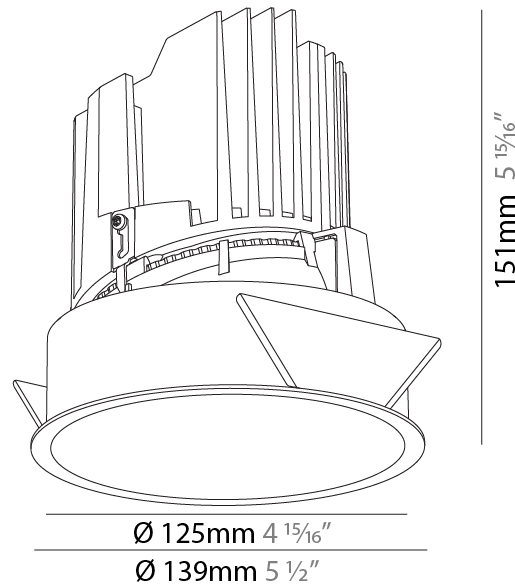

PHYSICAL

Shape: Round
Diameter (mm): 139
Diameter (in): 5 1/2
Height (mm): 151
Height (in): 5 15/16
Ceiling Thickness (mm): 10 / 12.5 / 15
Ceiling Thickness (in): 3/8 or 1/2 or 9/16
Min. Recessing Depth (mm): 170
Min. Recessing Depth (in): 6 11/16
Light Distribution: Downlight
Weight (kg): 0.951
Weight (lbs): 2.1
Fixture Finish: SSR / BKV / CWI / CRY / HAB / UFT / ITA / RUA / FTG / MYG / LOD / PUS / FRO / FUP / KIA / POP / BLS / SPG / MEY / GOH / GUM / CHC / COM / ABZ / JAG / OBR / MOS / ROR
Fixture Material: Aluminum Die Cast
Cut-out Measurements: 130mm / 5 1/8"

ELECTRICAL

Lamp Type: LED (Zhaga Standard)
Input Wattage (W): 28.6
Total Output Wattage (W): 26.4
Dimming: Tri-Mode (Non-Dimming and Phase Dimming (120Vac only) and 0-10V Dimming)
Driver Included: No
Driver Location: Recessed Housing
Driver Type: Constant Current - Universal
Driver Class: Class 2
Input Voltage (V): 120 - 277
Constant Current (MA): 700

LED

Number of LEDs: 1
Color Temperature (°K): 2700 / 3000 / 3500 / 4000
Max. Delivered Lumen (lm): 1890 / 1940 / 2038 / 2080
Nominal Lumen (lm): 3210 / 3290 / 3459 / 3530
CRI: >90 CRI
Efficiency (%): 0.631
Lamp Life (hrs): 50000

OPTICAL

Reflector: 20 / 25 / 40

RATINGS AND CERTIFICATIONS

Certified By: Certified for North American Standards
IP rating: IP54

PROJECT	_____
TYPE	_____
SPECIFIER	_____
QUANTITY	_____
DATE	_____