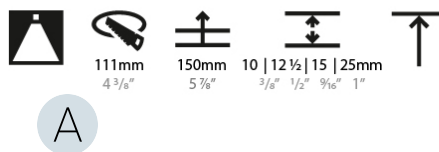

GENERAL

Series: Bioniq
 Subseries: Bioniq Round Deep
 Brand: Prolicht
 Division: Architectural
 Mounting Type: Trimless
 Mounting Location: Ceiling
 Subcategory: Downlight

PHYSICAL

Shape: Round
 Diameter (mm): 107
 Diameter (in): 4 3/16
 Height (mm): 130
 Height (in): 5 1/8
 Ceiling Thickness (mm): 10 / 12.5 / 15 / 25
 Ceiling Thickness (in): 3/8 or 1/2 or 9/16 or 1
 Min. Recessing Depth (mm): 150
 Min. Recessing Depth (in): 5 7/8
 Light Distribution: Downlight
 Weight (kg): 0.646
 Weight (lbs): 1.42
 Fixture Finish: SSR / BKV / CWI / CRY / HAB / UFT / ITA / RUA / FTG / MYG / LOD / PUS / FRO / FUP / KIA / POP / BLS / SPG / MEY / GOH / GUM / CHC / COM / ABZ / JAG / OBR / MOS / ROR
 Fixture Material: Aluminum Die Cast
 Cut-out Measurements: Ø 111mm / 4 3/8"
 Upon Request: Unique Ceiling Thickness

LED

Number of LEDs: 1
 Color Temperature (°K): 2700 / 3000 / 3500 / 4000
 Max. Delivered Lumen (lm): 876 / 909 / 955 / 974
 Nominal Lumen (lm): 1304 / 1352 / 1421 / 1450
 CRI: >90 CRI
 Efficiency (%): 87.9 / 88.4 / 87.9
 Lamp Life (hrs): 50000
 Upon Request: RGB-W Tunable White Special Color Temperature Special LED

OPTICAL

Reflector°: 18 / 42 / 60
 Optic°: Lens Pack - No Lens / Linear Spread Lens / Honeycomb / Spread Lens
 Upon Request: Special Beam Angles

RATINGS AND CERTIFICATIONS

382, F 416-247-9319, www.zaneen.com
 Certified and Compliant for North American Standards at the end of the existing Model #. For assistance on 'custom' specifications, contact zteam@zaneen.com.
 In a constant effort to supply the best product, we reserve the right to change specifications or materials without notice. The most recent specification sheets are found at zaneen.com
 IP rating: IP20